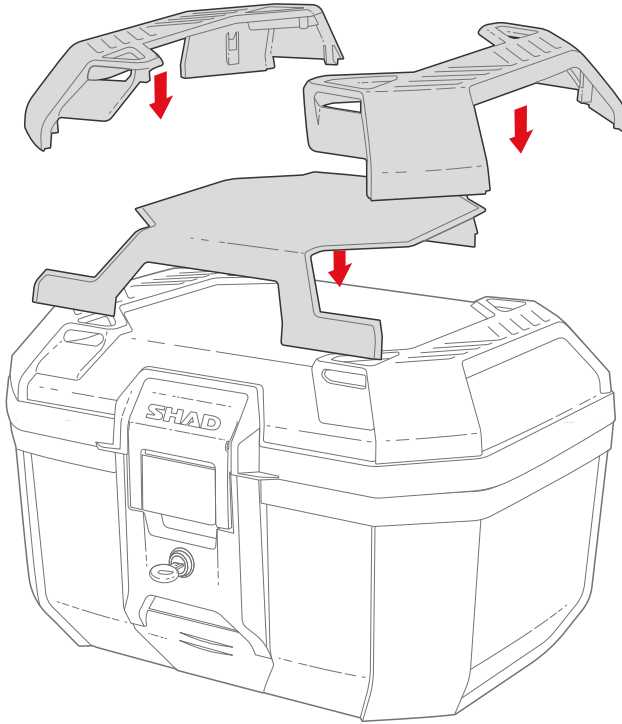

1 D1TR46ER
D1TR46E06 x 1

TOOLS NEEDED

OPEN

REMOVE

1

T20

2

INSTALLATION

1

2

+

SHAD

ENGINEERED FOR RIDING

WE ARE
DOING
GREEN

A hand holding a pencil is shown drawing a technical sketch of a motorcycle tank. The sketch is rendered in green lines on a white background. The word 'SHAD' is written on the tank. Below the sketch, the text 'Front view Scale: 1:2' is visible.