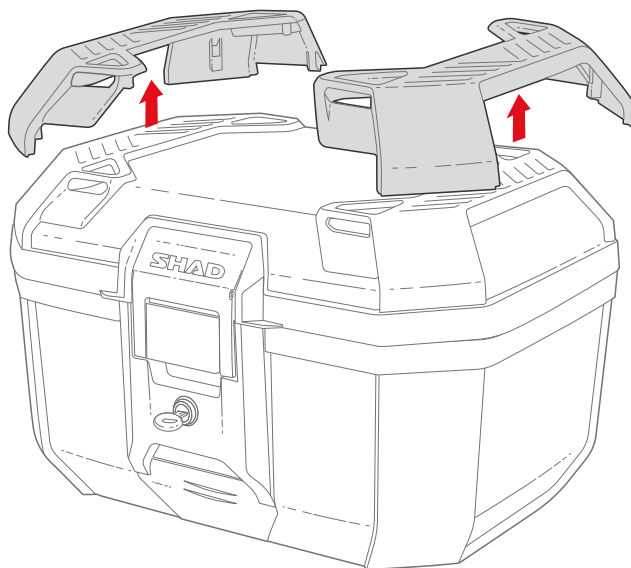

1 D1TR46ER
D1TR46E06 x 1

TOOLS NEEDED

OPEN

REMOVE

1

T20

2

INSTALLATION

1

2

+

SHAD

ENGINEERED FOR RIDING

WE ARE
DOING
GREEN

A hand holding a pencil is shown drawing a technical sketch of a motorcycle tank. The sketch is rendered in green lines on a white background. The word 'SHAD' is written on the tank. Below the sketch, the text 'Front view Scale: 1:2' is visible.