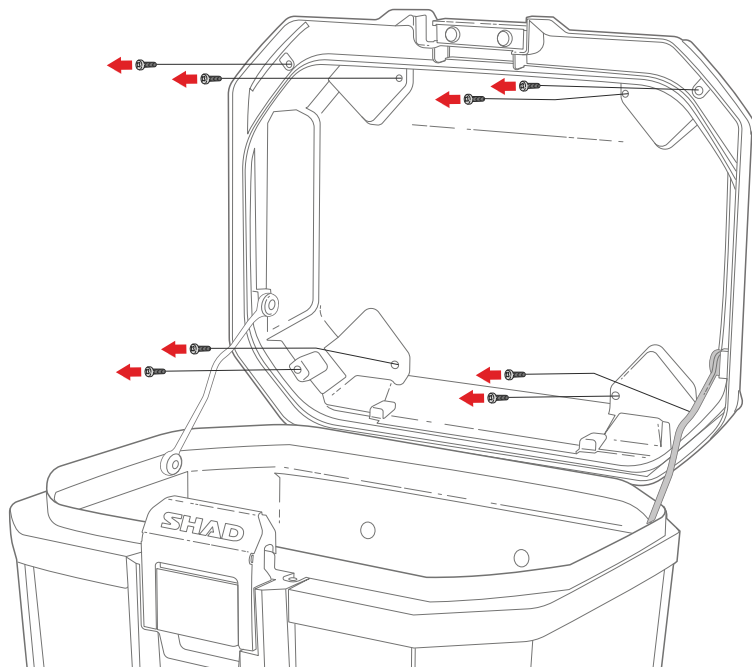

1 D1TR46ER
D1TR46E06 x 1

TOOLS NEEDED

OPEN

REMOVE

1

T20

2

INSTALLATION

1

2

+

SHAD

ENGINEERED FOR RIDING

WE ARE
DOING
GREEN

A hand holding a pencil is shown drawing a technical sketch of a motorcycle tank. The sketch is rendered in green lines on a white background. The word 'SHAD' is written on the tank. Below the sketch, the text 'Front view Scale: 1:2' is visible.