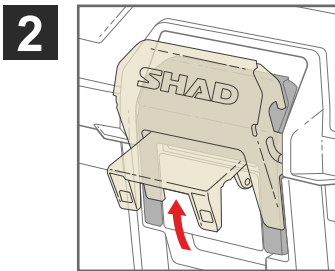

SPARE PARTS COMPONENTS

1 D1TR46ER
D1TR46E06 x 1

TOOLS NEEDED

OPEN