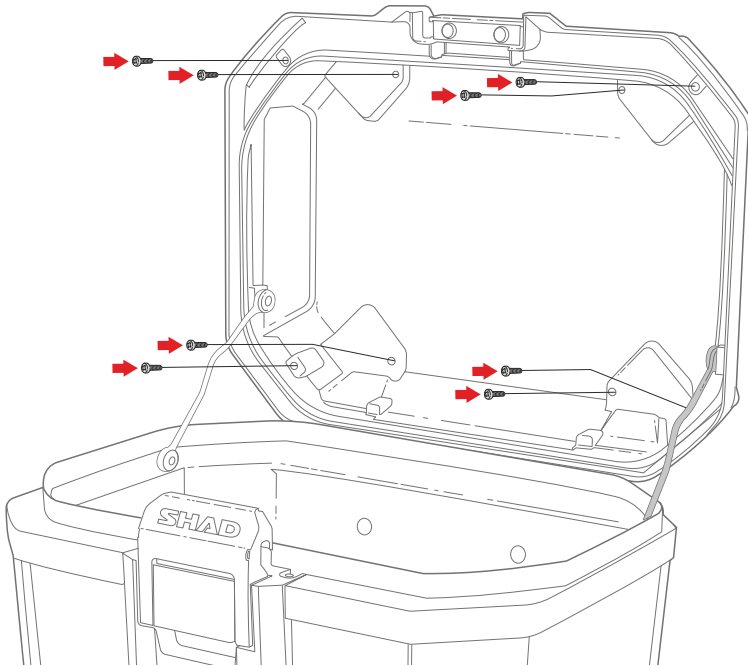

1 D1TR46ER
D1TR46E06 x 1

TOOLS NEEDED

OPEN

REMOVE

1

T20

2

INSTALLATION

1

2

+

SHAD

ENGINEERED FOR RIDING

WE ARE
DOING
GREEN

A hand holding a pencil is shown drawing a technical sketch of a motorcycle tank. The sketch is rendered in green lines on a white background. The word 'SHAD' is written on the tank. Below the sketch, the text 'Front view Scale: 1:2' is visible.