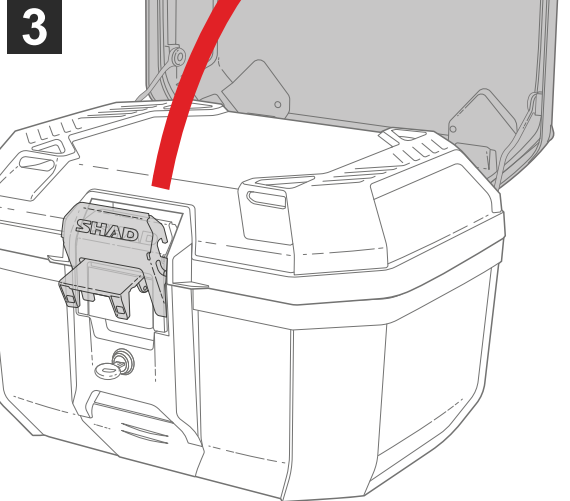

SPARE PARTS COMPONENTS

1 D1TR46ER
D1TR46E06 x 1

TOOLS NEEDED

OPEN